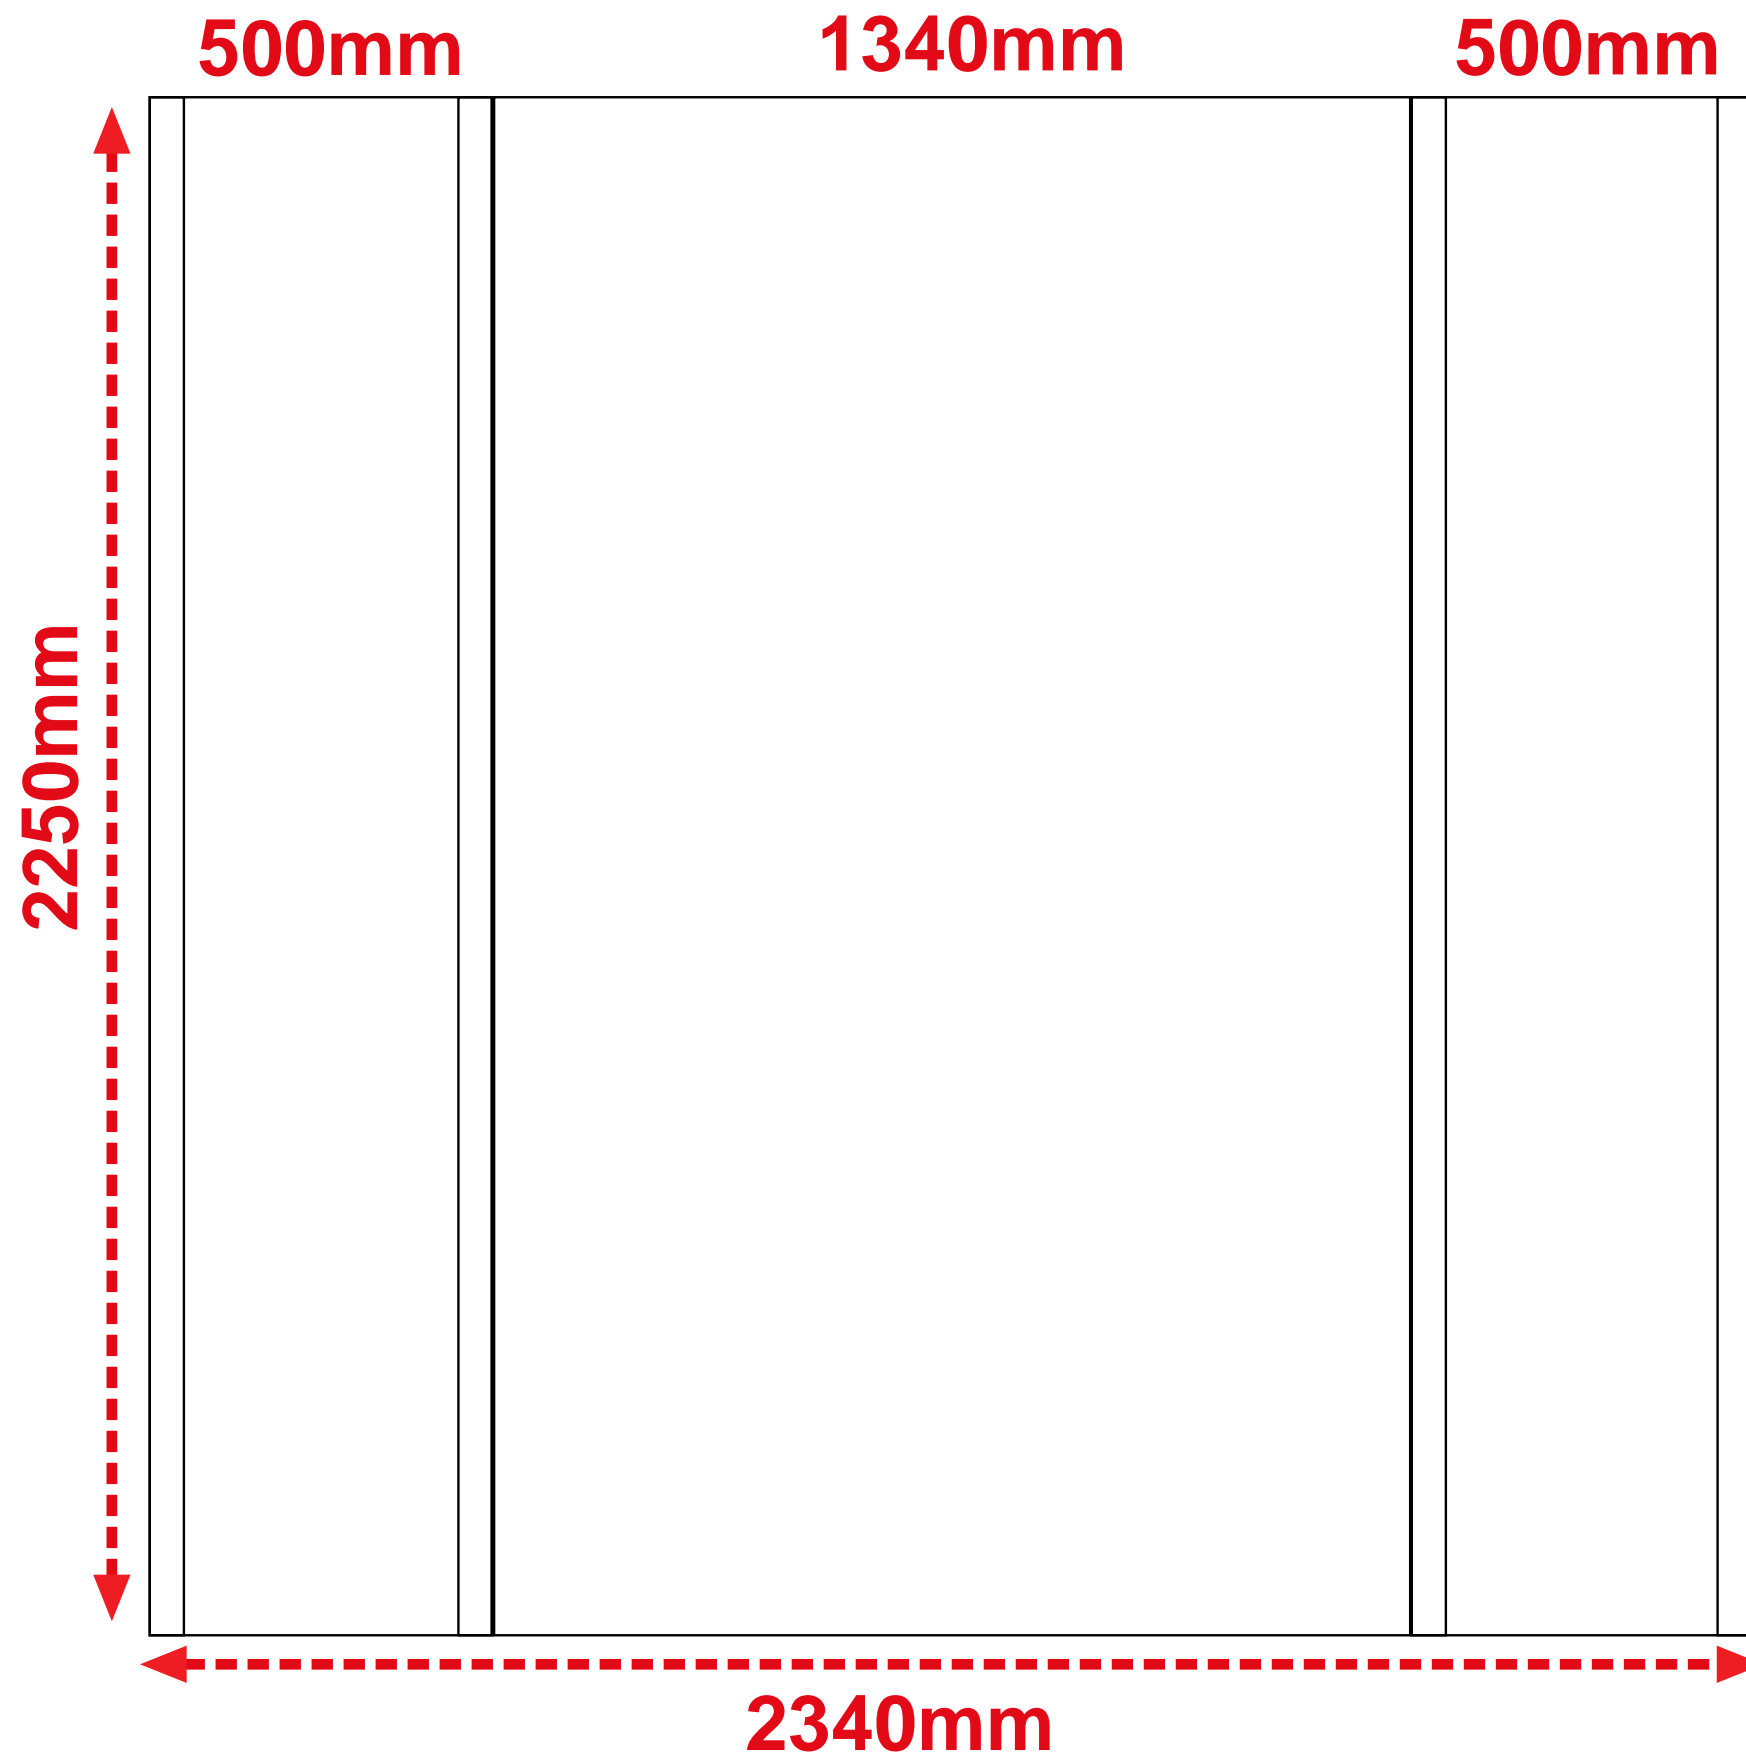

3 x 2 Curved Bannerwall

2250mm high x 2340mm wide print file

Please leave artwork 50mm from the edge of the template to avoid being sewn over.