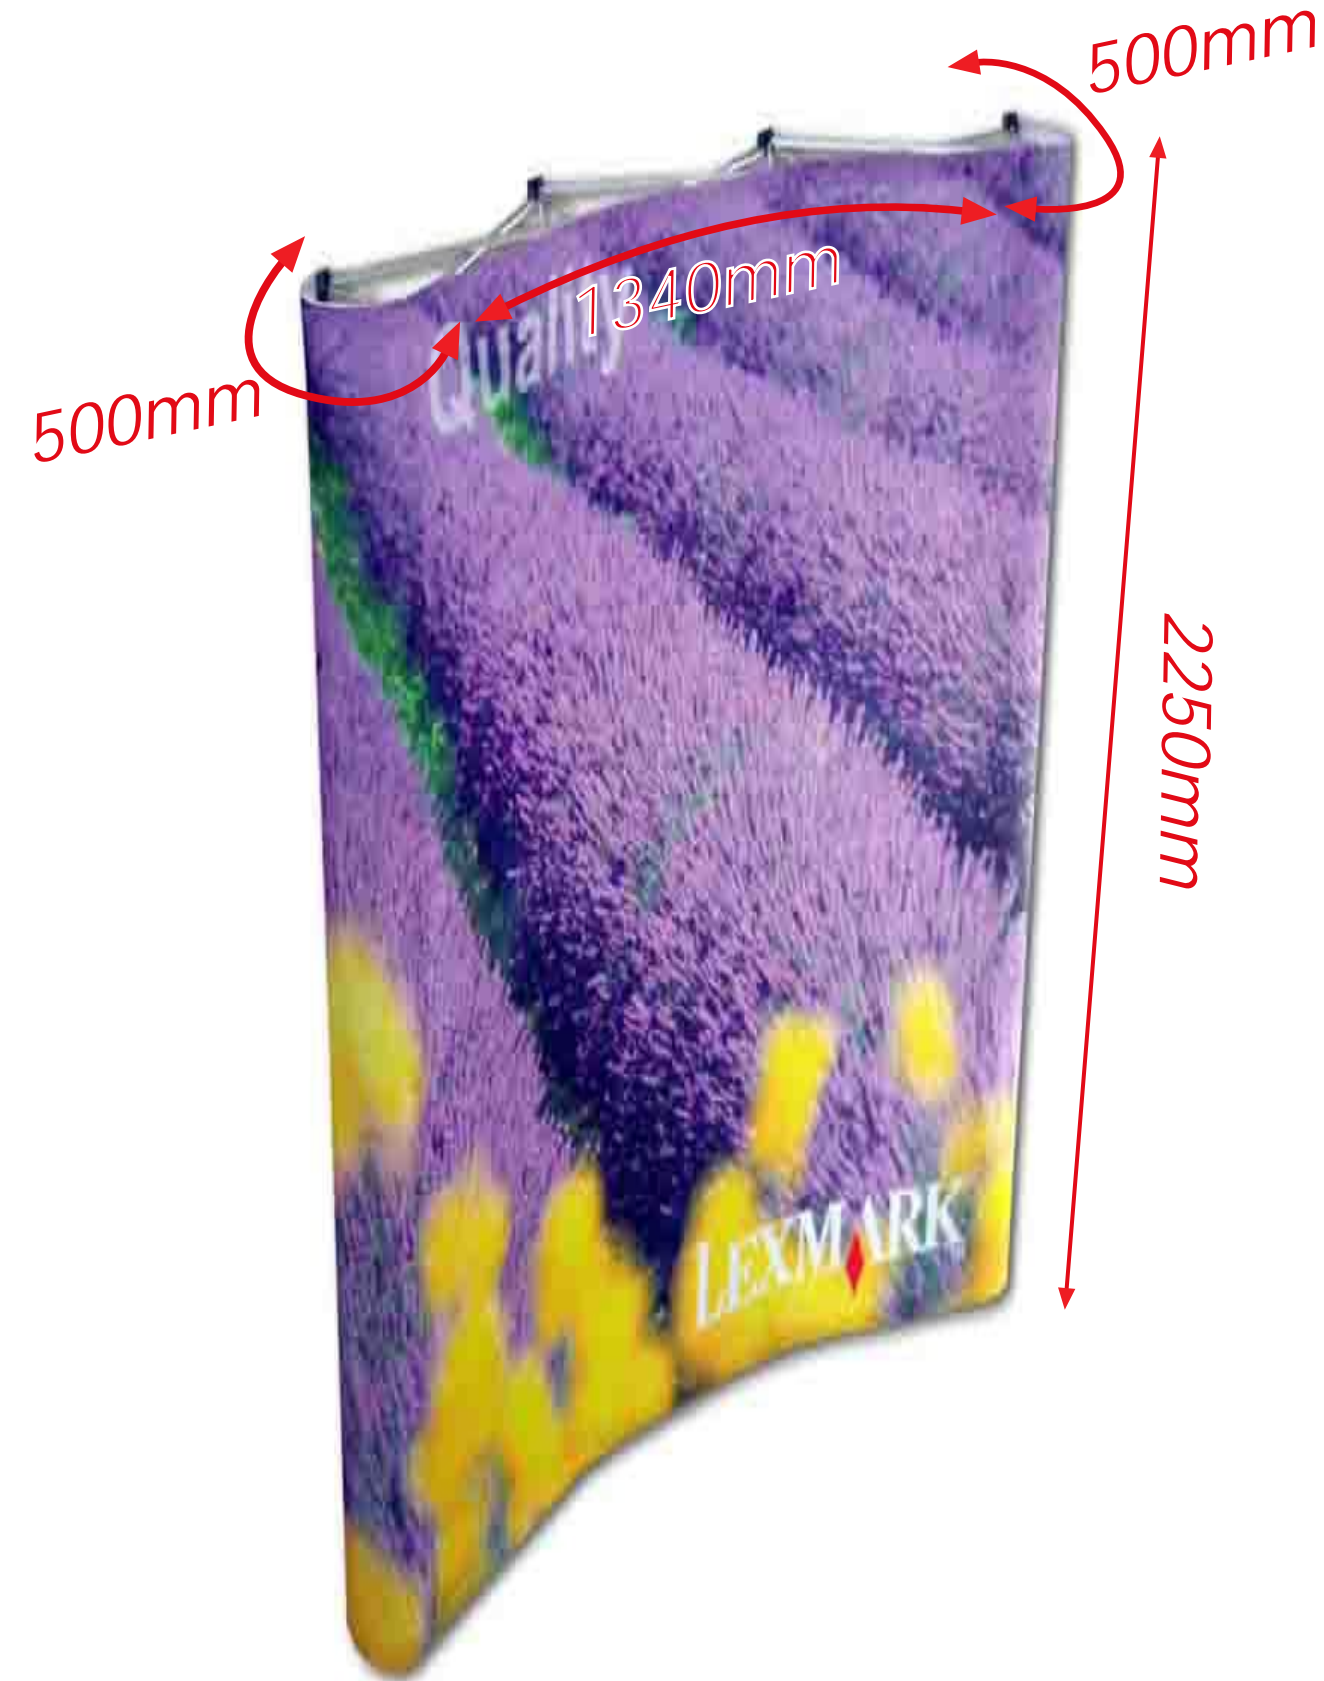

3 x 2 Curved Bannerwall

2250mm high x 2340mm wide print file

Please leave artwork 50mm from the edge of the template to avoid being sewn over.